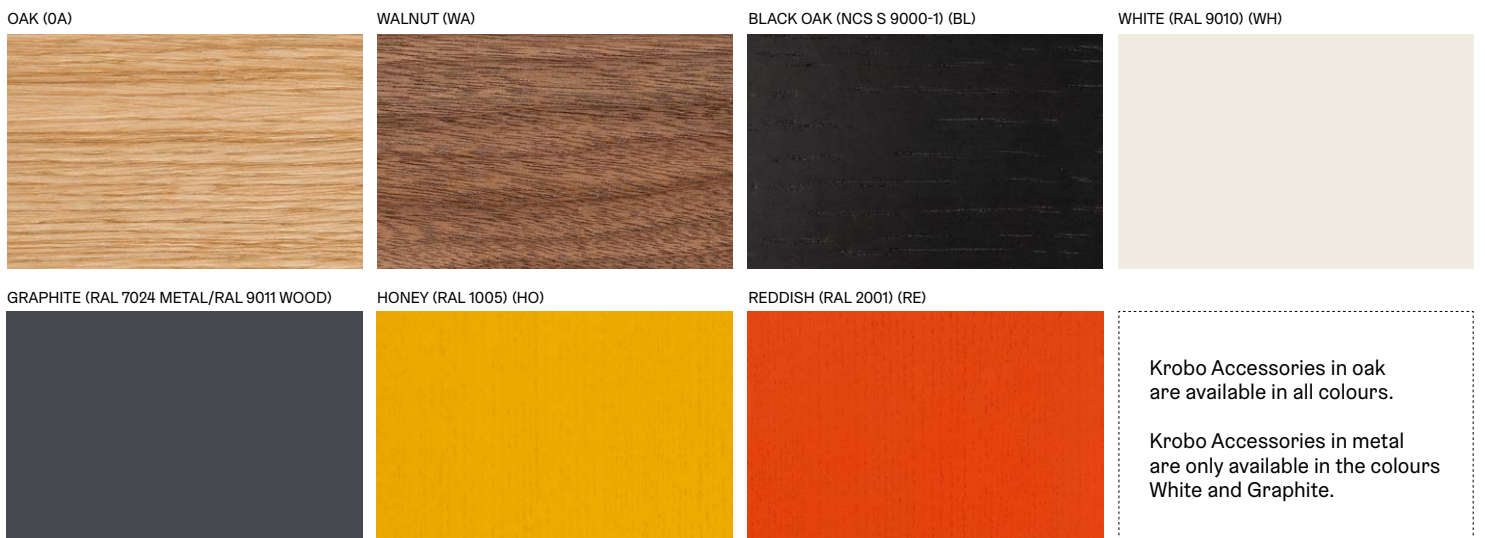

COLOURS KROBO + KROBO ACCESSORIES