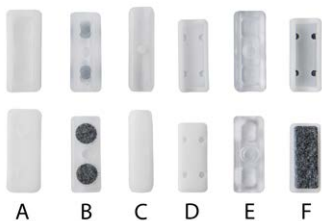

COLOR / FINISH / MATERIAL	PRODUCT CODE	REC. SALES PRICE EXCL. VAT
Modell A	GLIJR-A	EUR: 30
Modell B	GLIJR-B	
Modell C	GLIJR-C	
Modell D	GLIJR-D	
Modell E	GLIJR-E	
Modell F	GLIJR-F	

Floor protection for Scandia JR/Prince. Box of 8 pcs.

INFO Kg: 0,05