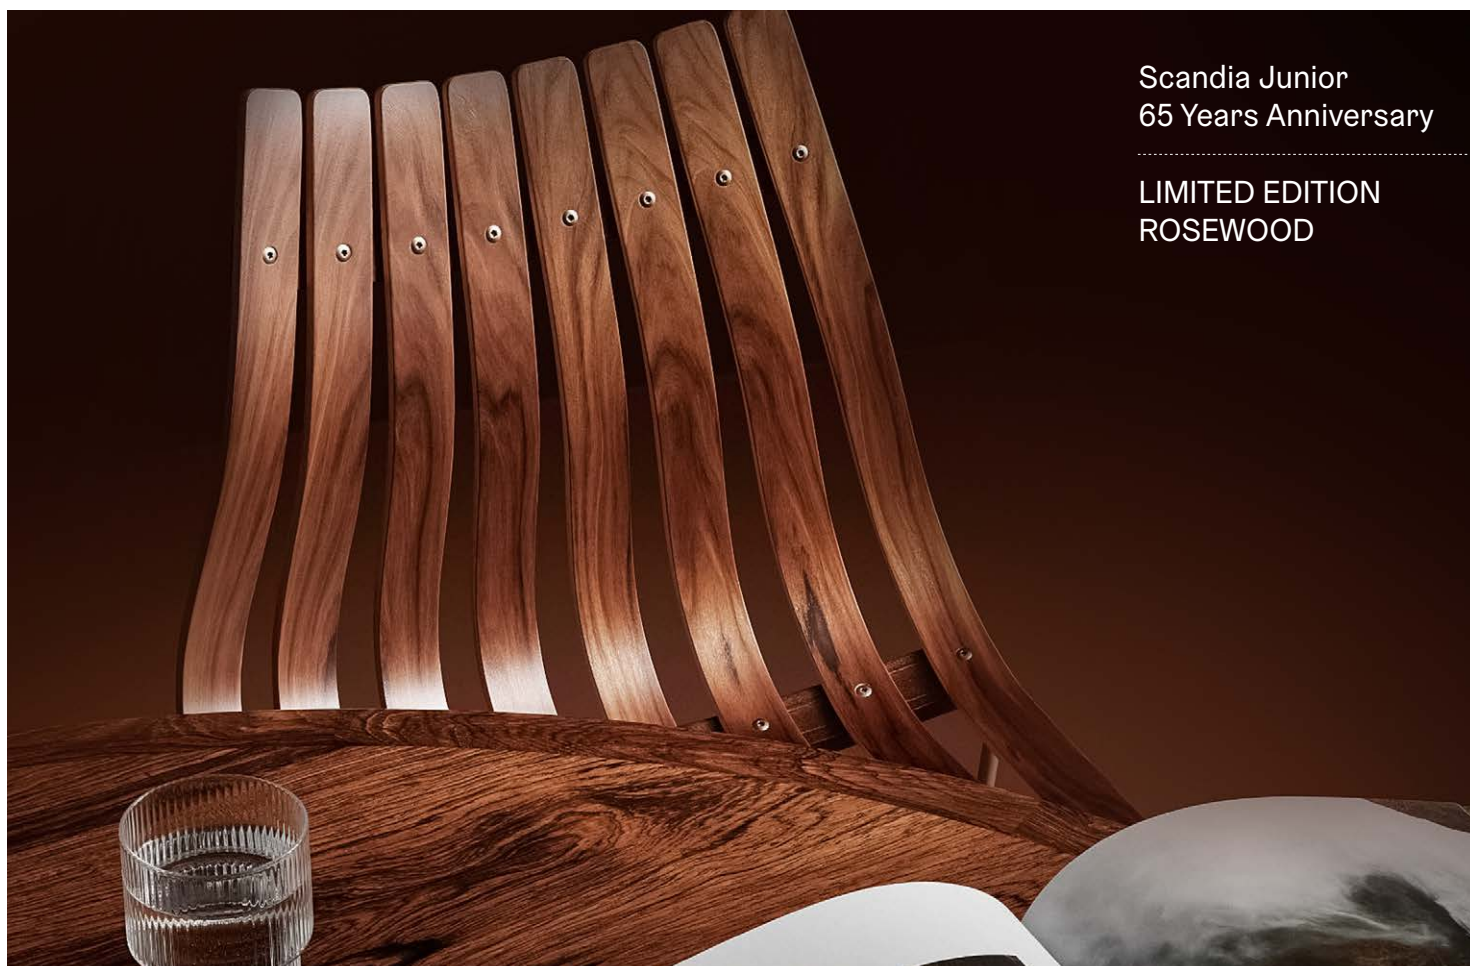

Scandia Junior
65 Years Anniversary

LIMITED EDITION
ROSEWOOD

PRODUCT

SCANDIA JUNIOR

ROSE WOOD