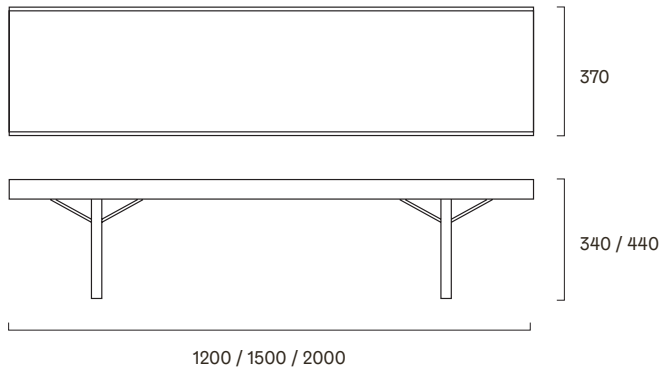

Krobo Bench

Info Bench in laminated lacquered wood in oak or walnut. Base in solid oak or walnut. Available in two heights and three lengths.

Design Torbjørn Afdal, 1960

Dimensions (mm)

Wood Colours

Oak

Walnut