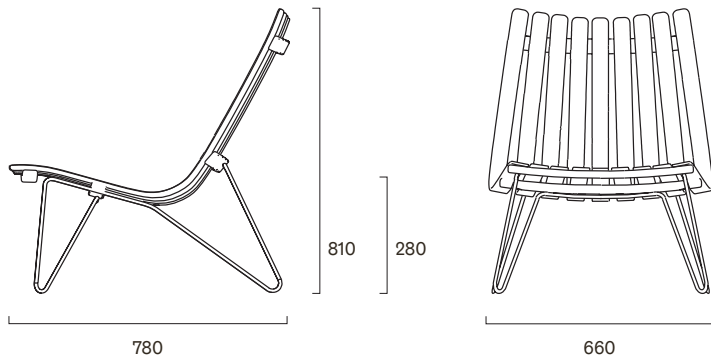

Scandia Nett

Info

Lounge chair in laminated wood in American walnut or American oak. Satin chrome or black bolt base.

Accessories

Seat cushion and sheepskin overlay (small)

Design

Hans Brattrud, 1959

FJORDFIESTA

Scandia Nett

Dimensions (mm)

Wood Colours

Walnut

Oak

White Pigmented
Oak

White
NCS S 0300-N

Black
NCS S 9000-1