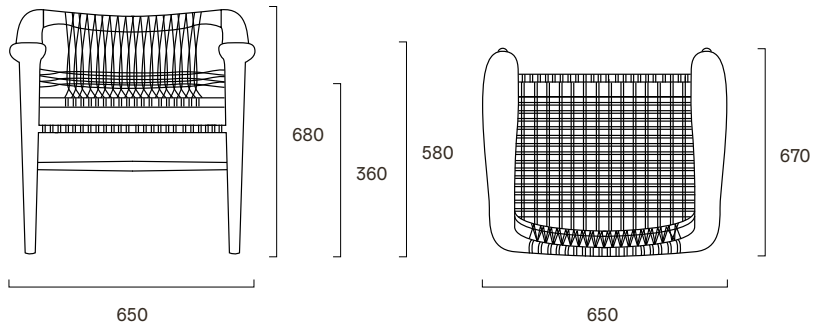

Bambi 56/1

Info	Lounge chair in solid walnut or oak with seat and back in woven cord.
Accessories	Seat cushion
Design	Rastad & Relling, 1955

Dimensions (mm)

Wood Colours

Oak

Walnut

Cord Colours

Black