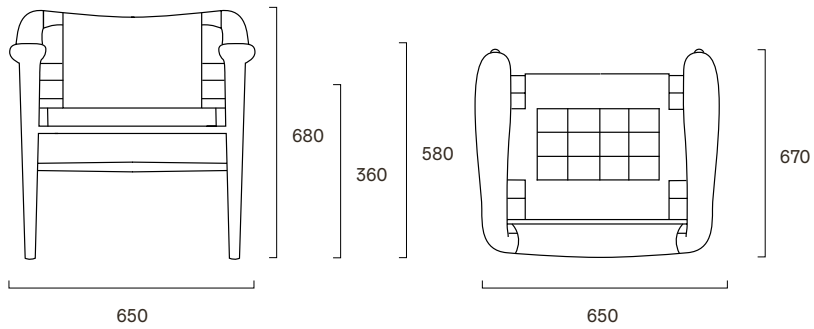

Bambi 56/2

Info

Lounge chair in solid walnut or oak with a seat and back in embroidered leather.

Design

Rastad & Relling, 1955

Dimensions (mm)

Wood Colours

Oak