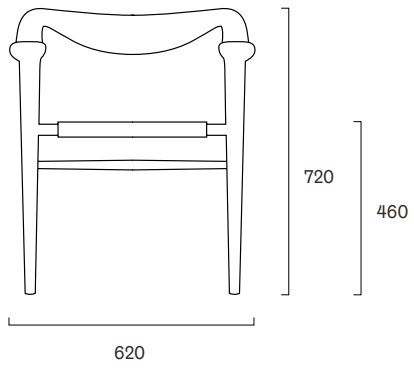

Bambi 57/2

Info

Dining Chair in solid oak or walnut with embroidered seat in leather.

Design

Rastad & Relling, 1955

Dimensions (mm)

Wood Colours

Oak