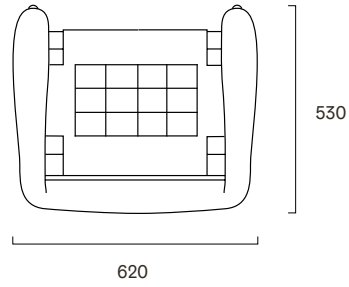

Bambi 57/2

Info

Dining Chair in solid oak or walnut with embroidered seat in leather.

Design

Rastad & Relling, 1955

Dimensions (mm)

Wood Colours

Oak