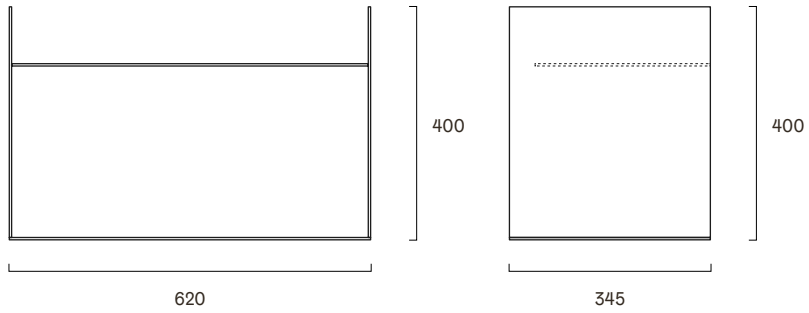

## Ripple Glass Box

Info  
Design

Glass cabinet accessory for the Krobo bench.  
Eric Degenhardt, 2018

Dimensions (mm)

Glass