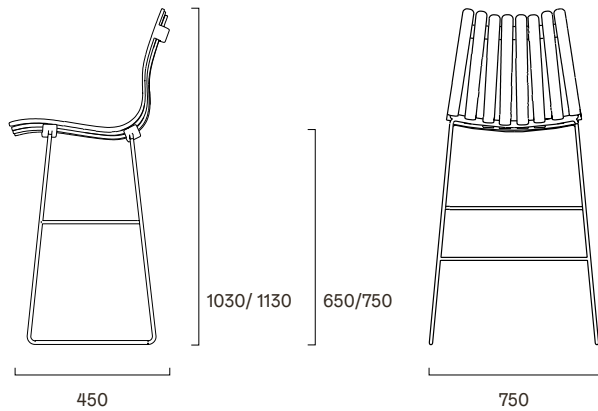

Scandia Bar Stool

| | |
|-------------|---|
| Info | Bar stool in laminated lacquered oak or walnut, fully coloured veneer or with light edges. Satin chrome steel base. |
| Accessories | Seat cushion and plastic gliders |
| Design | Hans Brattrud, 2016 |

Dimensions (mm)

Wood Colours

Walnut

Oak

White Pigmented
Oak

White
NCS S 0300-N

Black
NCS S 9000-1

Red
NCS S 4550-Y90R

Blue
NCS S 8010-R90B

Green
NCS S 8010-G10Y

Light Grey
NCS S 2002-B

Fully Coloured

Light Edges

Base Colours

Satin Chrome