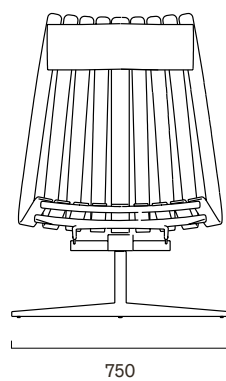

Scandia Senior Vipp

Info

Easy chair in laminated lacquered oak or walnut, fully coloured veneer or with light edges. Satin chrome or black swivel base with tilt.

Accessories

Headrest, seat cushion or sheepskin overlay (large)

Design

Hans Brattrud, 1960

Dimensions (mm)

Wood Colours

Walnut

Oak

White Pigmented
Oak

White
NCS S 0300-N