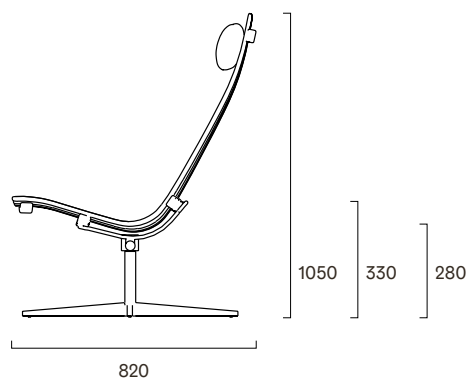

Scandia Senior Vipp

Info

Easy chair in laminated lacquered oak or walnut, fully coloured veneer or with light edges. Satin chrome or black swivel base with tilt.

Accessories

Headrest, seat cushion or sheepskin overlay (large)

Design

Hans Brattrud, 1960

Dimensions (mm)

Wood Colours

Walnut

Oak

White Pigmented
Oak

White
NCS S 0300-N