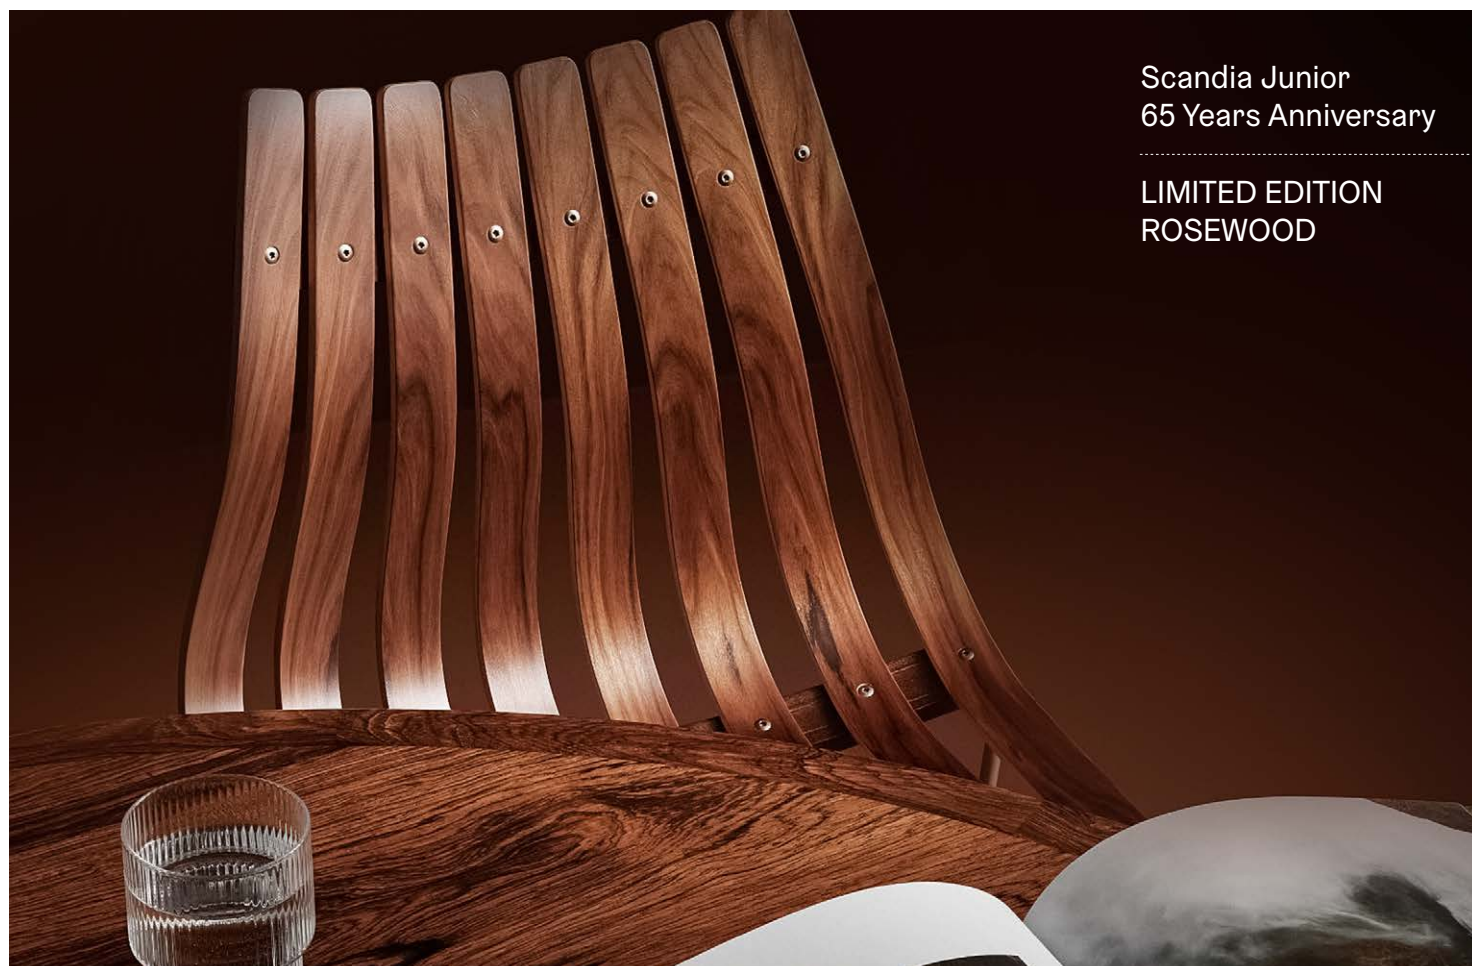

Scandia Junior
65 Years Anniversary

LIMITED EDITION
ROSEWOOD

PRODUCT

SCANDIA JUNIOR
ROSE WOOD