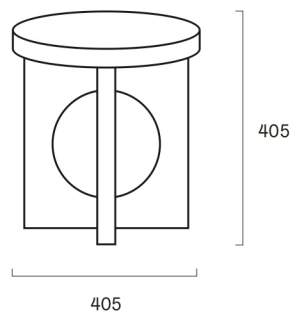

Cyclop 405

Info
Design

Small solid wood table/stool in Douglas fir og coloured ash.
Tron Meyer, 2018

Dimensions (mm)

Wood

Douglas fir

Coloured ash