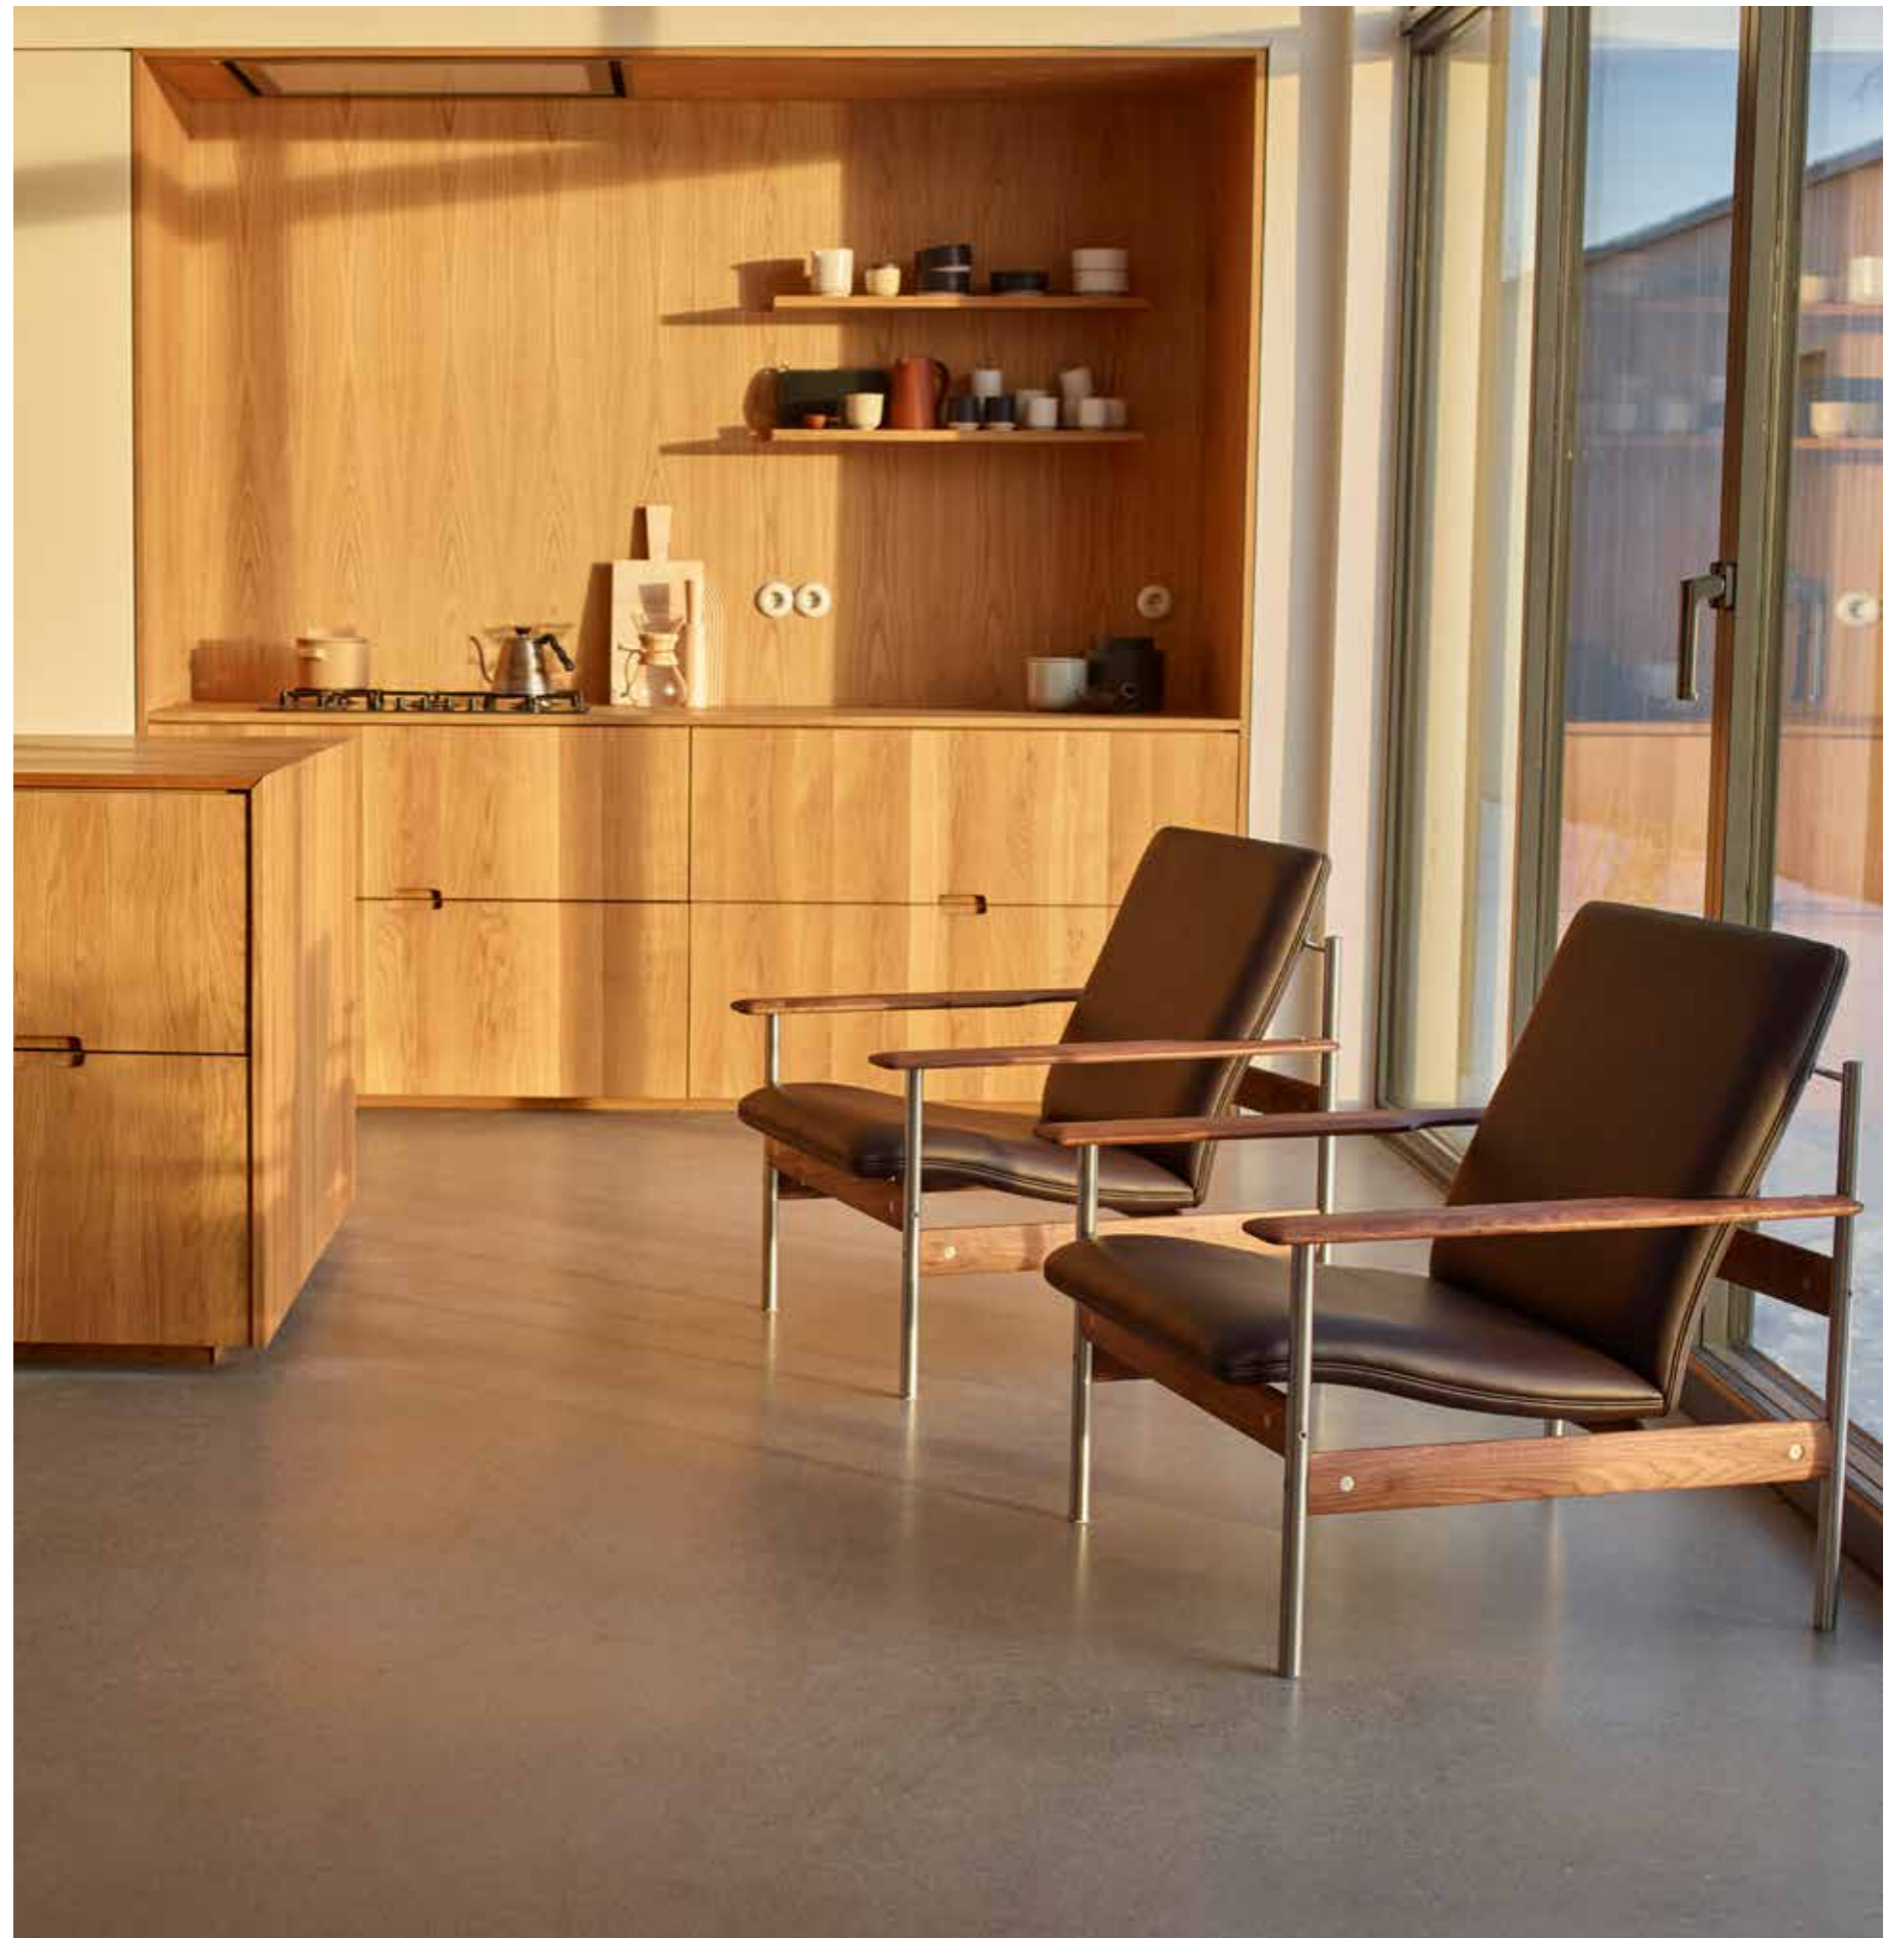

1001AF Armchair

Upholstered lounge chair in leather with a solid walnut and a stainless steel base. Available in three different leather types.

Designer: Sven Ivar Dysythe, 1960
Dimensions (mm): W: 710 D: 750 H: 750