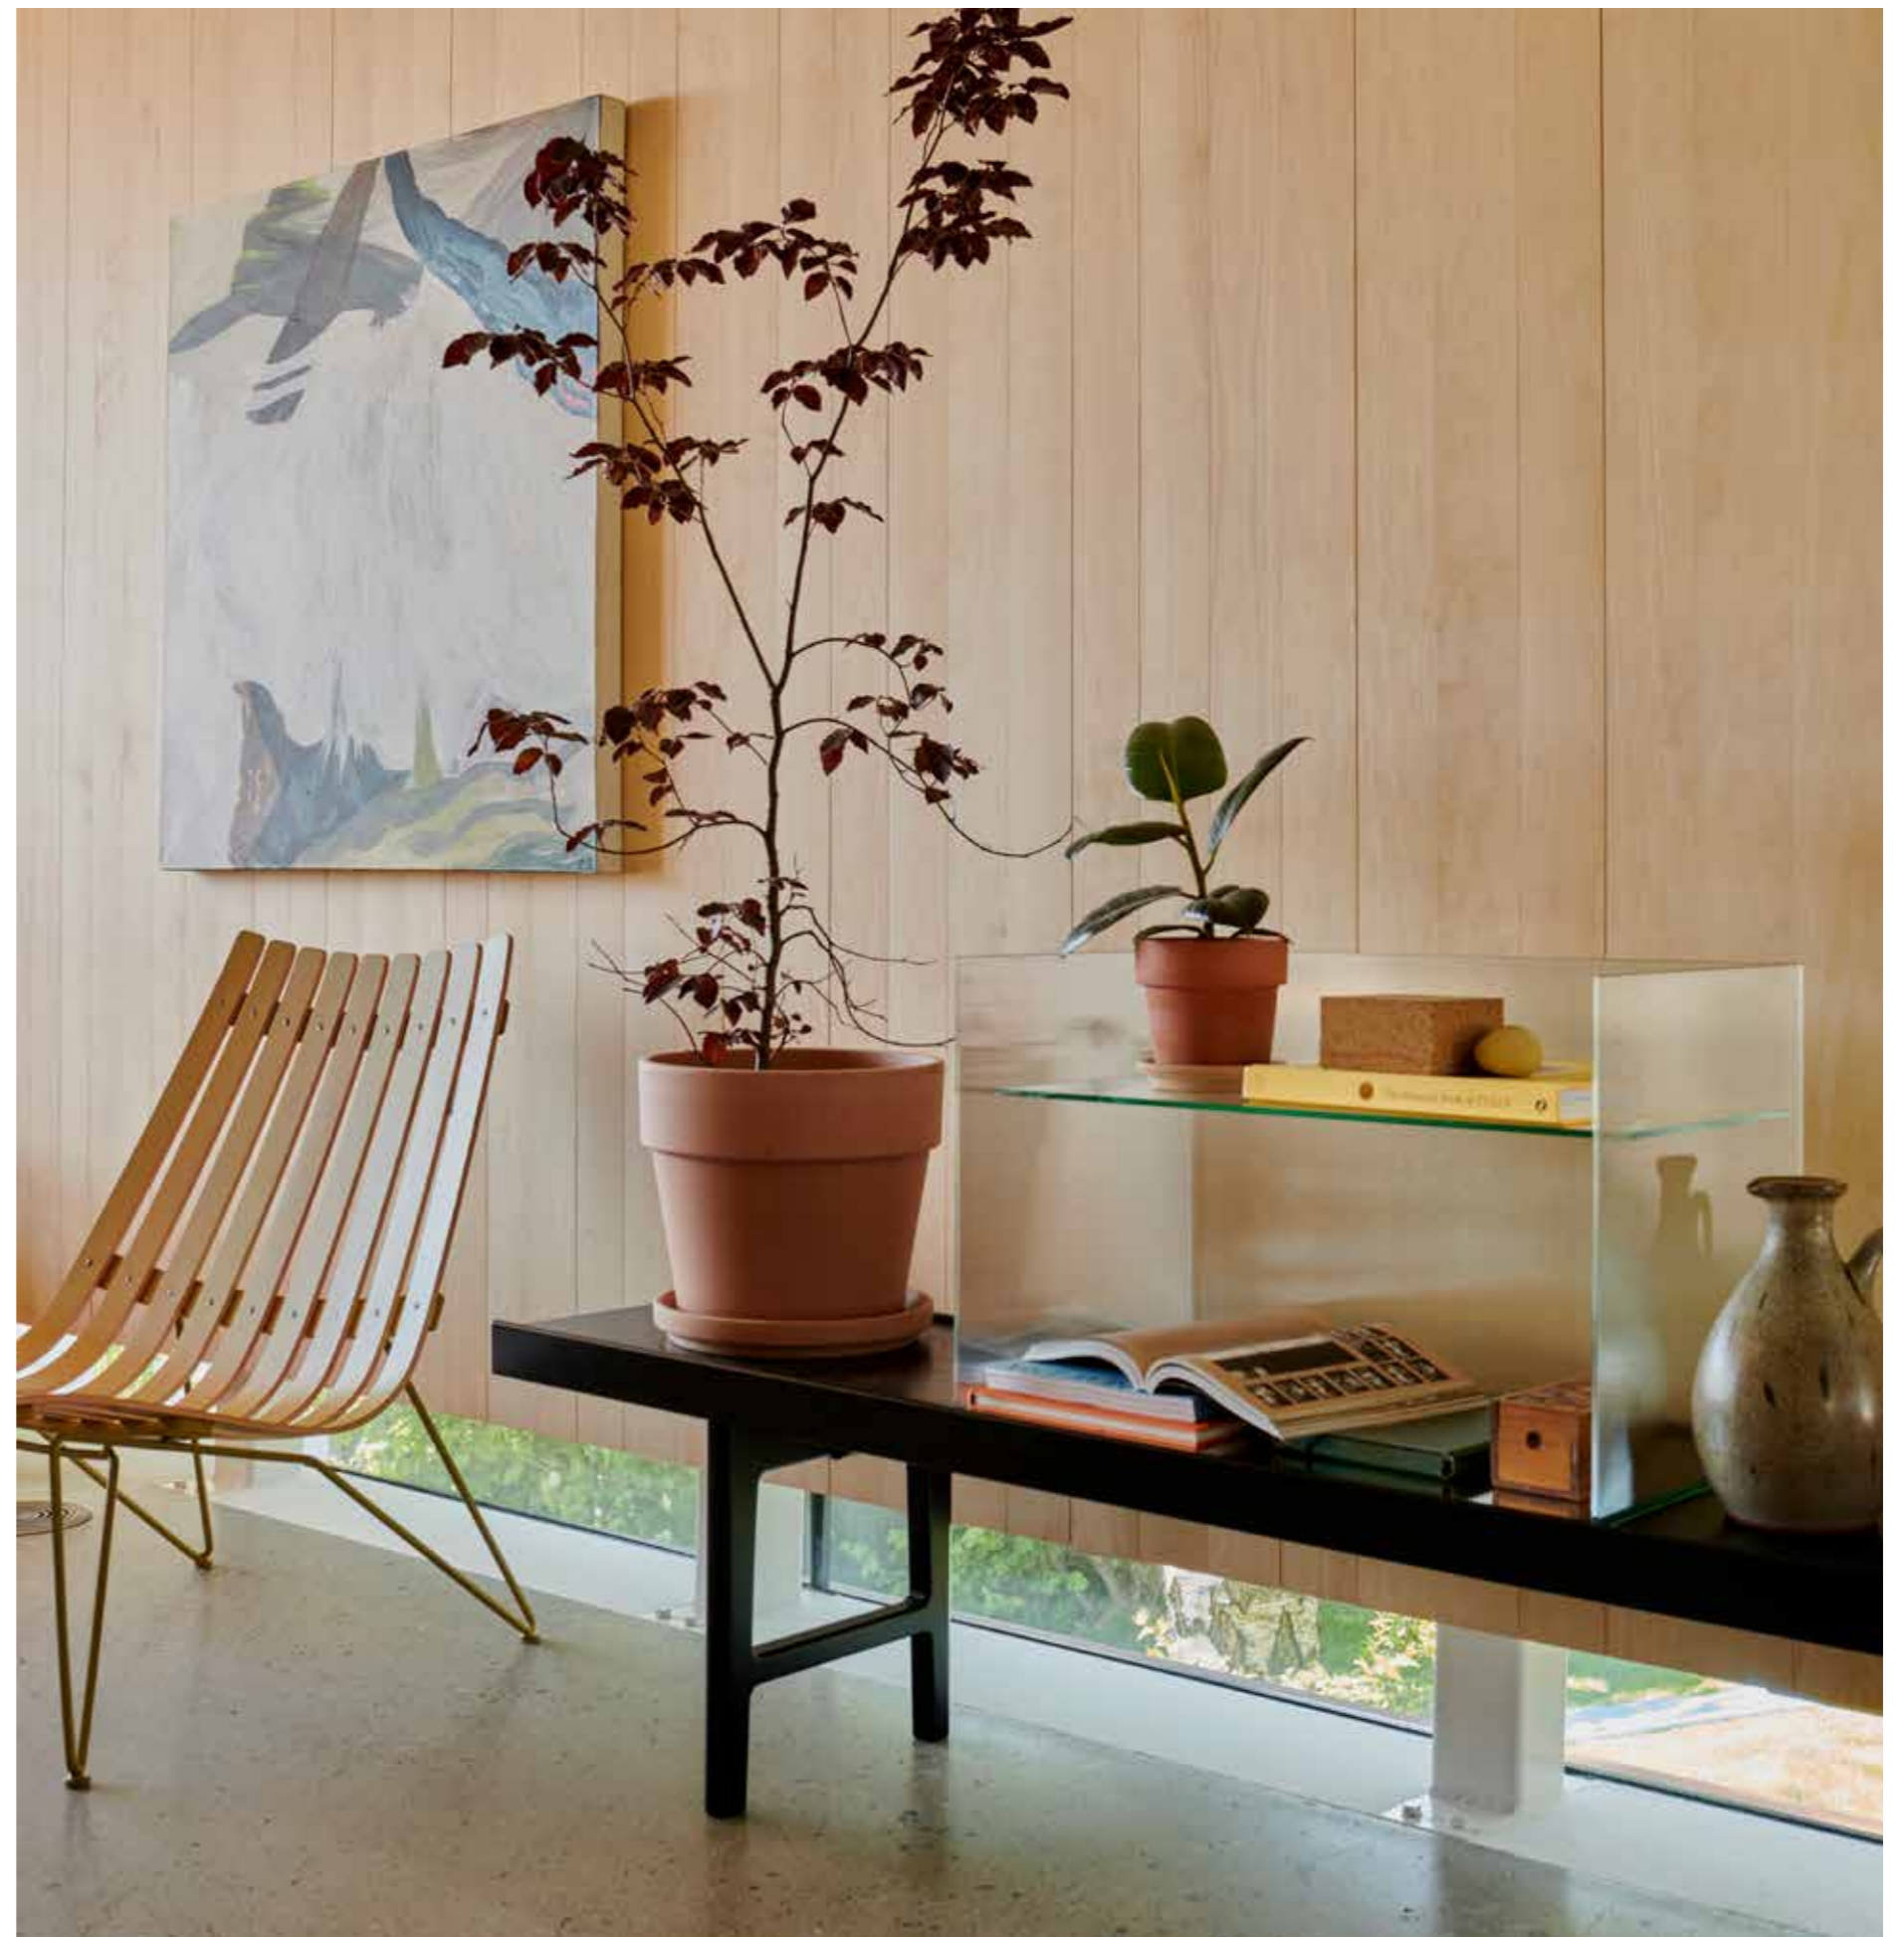

Krobo Bench

Bench in laminated lacquered oak, walnut or fully coloured black oak. Base in solid wood. Available in two heights and three lengths.

Design: Torbjørn Afdal, 1963
Dimensions (mm): W: 1200/1500/2000
D: 370 H: 340/440