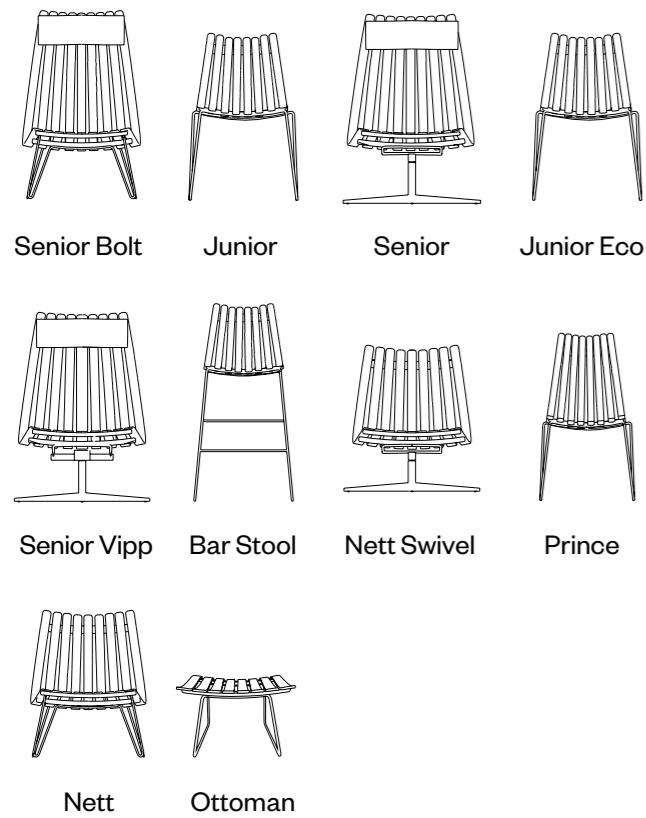

The Scandi Lux Cushions are designed by Anderssen & Voll, dressing up Fjordfiesta's Scandia lounge chairs by Hans Brattrud.

Krobo Bench

Bench in laminated lacquered oak, walnut or fully coloured black oak. Base in solid wood. Available in two heights and three lengths.

1001 AX Sofa

Upholstered 3-seat leather sofa with fluted padding and a solid walnut and stainless steel base. Available in three different leather types.

Design: Sven Ivar Dysthe, 1960
Dimensions (mm): W: 1850 D: 760 H: 760

Pi 50/ Pi 75

Side tables in lacquered or coloured walnut or oak veneer.

Design: Anderssen & Voll, 2016
Dimensions (mm): Pi 50: W: 500 H: 480.
Pi 75: W: 750 H: 380

Scandia Series

Fjordfiesta's Scandia Series features dining chairs, lounge chairs, stool and footrest in laminated lacquered wood – walnut or oak – with a satin chrome bolt base. Also available in colours and black base. More information on fjordfiesta.com.