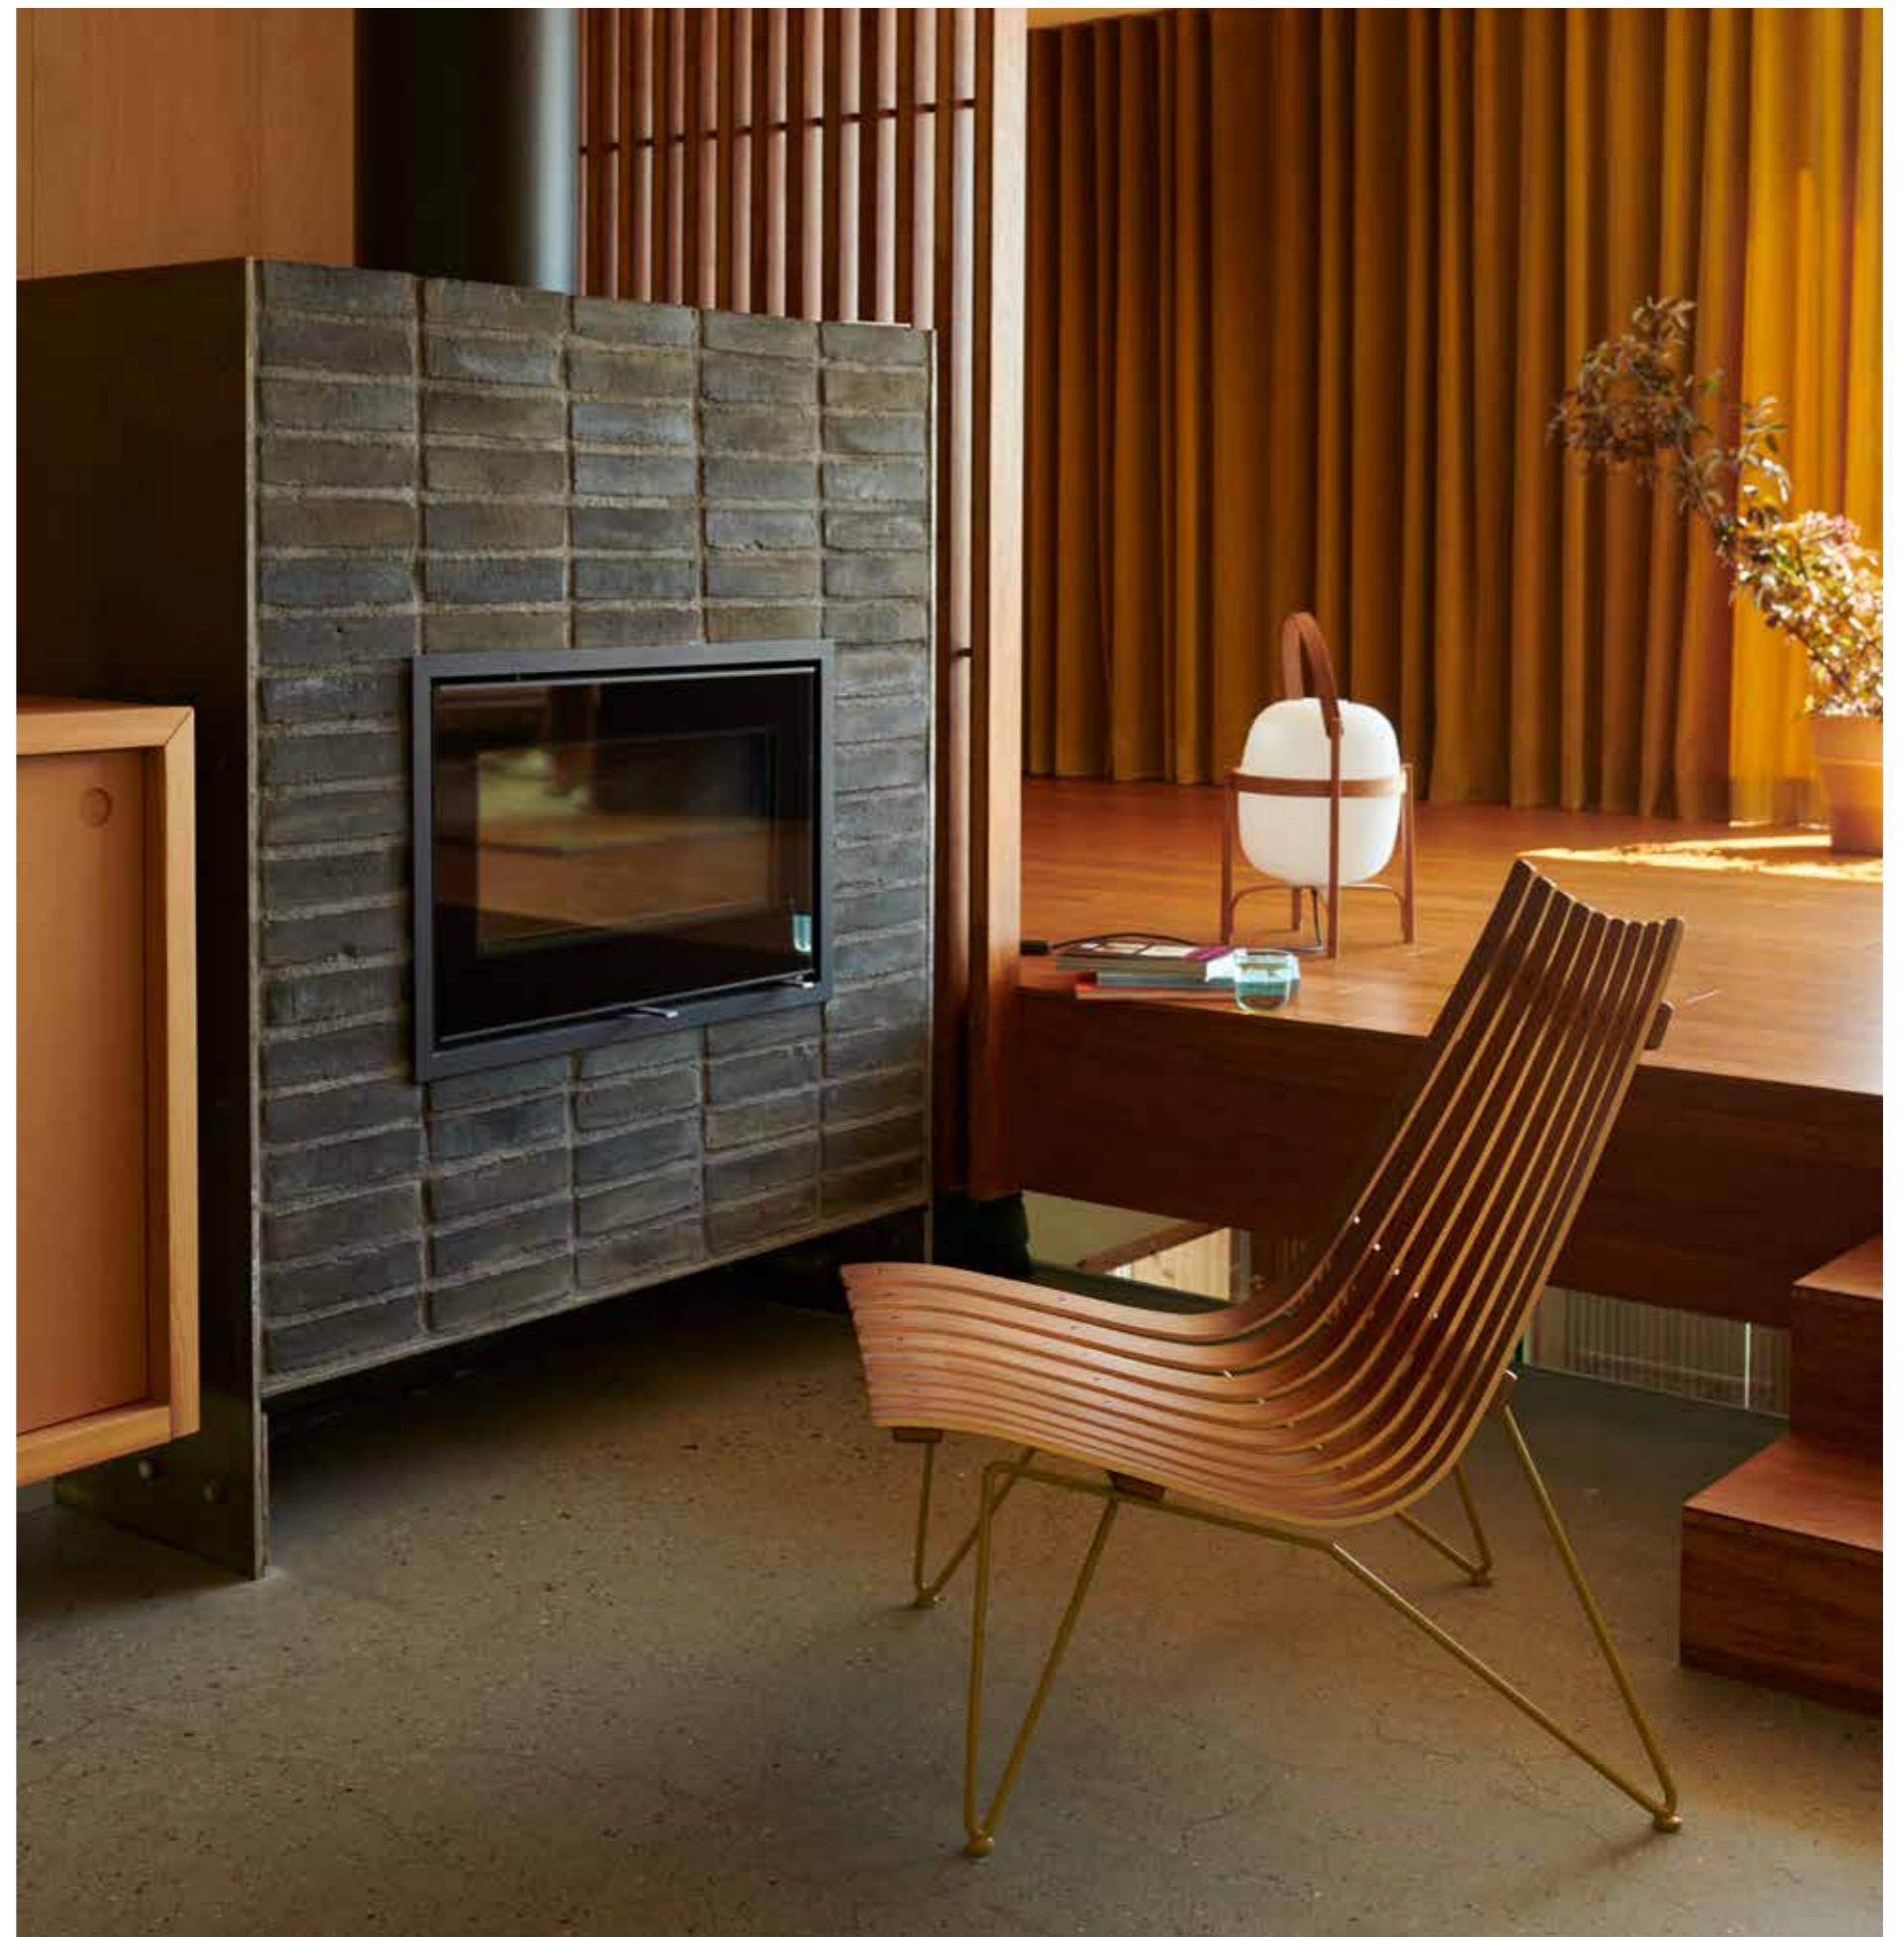

Scandia Series

Fjordfiesta's Scandia Series features dining chairs, lounge chairs, stool and footrest in laminated lacquered wood – walnut or oak – with a satin chrome bolt base. Also available in colours and black base. More information on fjordfiesta.com.

Design: Hans Brattrud, 1957–1960

Scandia Nett (pictured) dimensions (mm):
W: 660 D: 780 H: 810